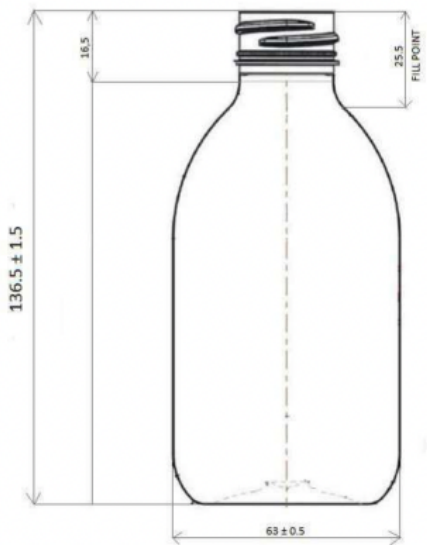

Cosmo Sirop 300

General info

Item no. (SKU):	LS1010924112
Family / Range:	Cosmo Sirop
Capacity:	300ml
Neck:	28/410
Weight:	26
Shape:	Round
Material:	PET
Colour:	All Colours Available
Print Areas:	
Country of Origin:	Lithuania

Packaging Info

Packed in Boxes

Box Dimensions (mm):	594 x 394 x 448
Quantity per box (pcs):	162
Boxes per pallet (pcs):	20
Quantity per pallet (pcs):	3240
Net weight (kg):	85
Gross weight (kg):	108
Pallet height (mm):	2400

Packed in PE bags on trays (Full pallet)

Tray dimensions (mm):	1200 x 800 x 50
Quantity per tray (pcs):	240
Quantity per PE bag (pcs):	120
PE bags per tray (pcs):	2
Trays per pallet (pcs):	16
Quantity per pallet (pcs):	3840
Net weight (kg):	100
Gross weight (kg):	119
Pallet height (mm):	2400